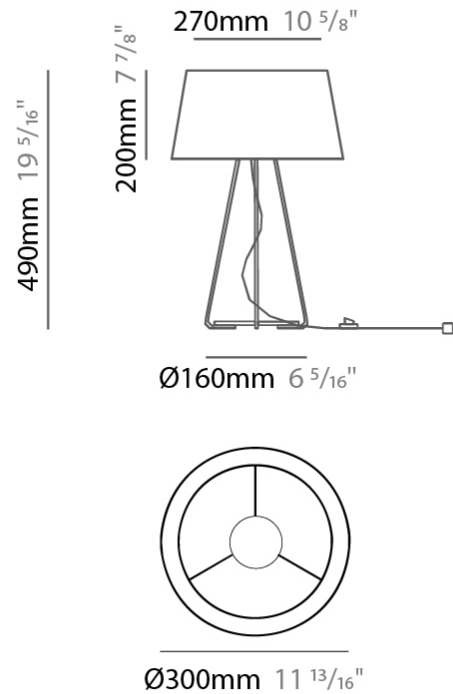

DRUM PORTABLE

D114008-

base number _____
Finish _____
Options _____

1. To build a product code in our configurator select the specify button on the base model # product page
2. To build a manual product code on this datasheet choose from the options listed below in blue font and add the suffix to the base model #

GENERAL

Series: Drum _____
Brand: Ole _____
Division: Design _____
Mounting Type: Portable _____
Mounting Location: Table _____
Subcategory: Ambient _____

PHYSICAL

Shape: Drum _____
Diameter (mm): 300 _____
Diameter (in): 11 ¹³/₁₆ _____
Height (mm): 490 _____
Height (in): 19 ⁵/₁₆ _____
Light Distribution: Direct / Indirect _____
Weight (kg): 1.7 _____
Weight (lbs): 3.7 _____
Diffuser: Cord Shade - Beige / Black / Blue / Brown / Dark Green / Green / Gray / Lithium / Maroon / Marsala / Red / Silver / Stone / White _____
Fixture Finish: [GWT](#) _____
Fixture Material: Fabric Cord / Metal _____

ELECTRICAL

Number of Lamps: 1 _____
Lamp Type: LED Retrofit _____
Lamp Shape: A19 _____
Bulb Included: Bulb Not Included _____
Max. Wattage Per Lamp (W): 15 _____
Lamp Base: E26 _____
Input Voltage (V): 120 _____
Upon Request: 277Vac / GU24 _____

LED

OPTICAL

RATINGS AND CERTIFICATIONS

Certified By: Certified for North American Standards _____
IP rating: IP20 _____