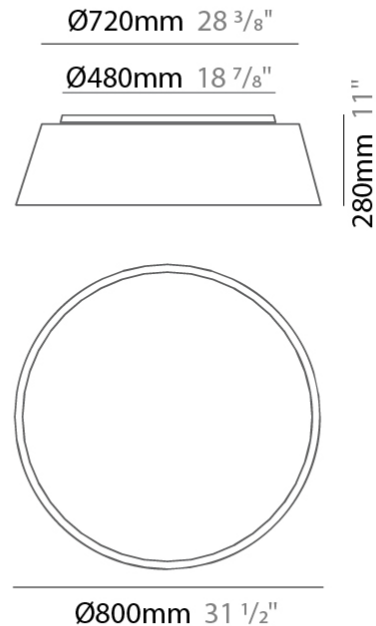

PROJECT	_____
TYPE	_____
SPECIFIER	_____
QUANTITY	_____
DATE	_____

DRUM SURFACE

D112014-

base number   Finish
Options

1. To build a product code in our configurator select the specify button on the base model # product page
2. To build a manual product code on this datasheet choose from the options listed below in blue font and add the suffix to the base model #

GENERAL

Series: Drum
Brand: Ole
Division: Design
Mounting Type: Surface
Mounting Location: Ceiling
Subcategory: Ambient

PHYSICAL

Shape: Drum
Diameter (mm): 800
Diameter (in): 31 1/2
Height (mm): 280
Height (in): 11
Light Distribution: Direct
Weight (kg): 4.4
Weight (lbs): 9.7
Diffuser: PMMA - Opal
Fixture Finish: BEI / BLK / BLU / COG / DGN / GRY / MRN / MOC / MUS /
OLV / SIL / STN / TER / WHI
Holder Finish: Black
Fixture Material: Fabric Cord / Metal
Upon Request: Other fabric cord colors available upon request (see
downloadable finish chart)

ELECTRICAL

Number of Lamps: 4
Lamp Type: LED Retrofit
Lamp Shape: A19
Bulb Included: Bulb Not Included
Max. Wattage Per Lamp (W): 15
Lamp Base: E26
Input Voltage (V): 120
Upon Request: 277Vac / GU24

LED

OPTICAL

RATINGS AND CERTIFICATIONS

Certified By: Certified for North American Standards
IP rating: IP20