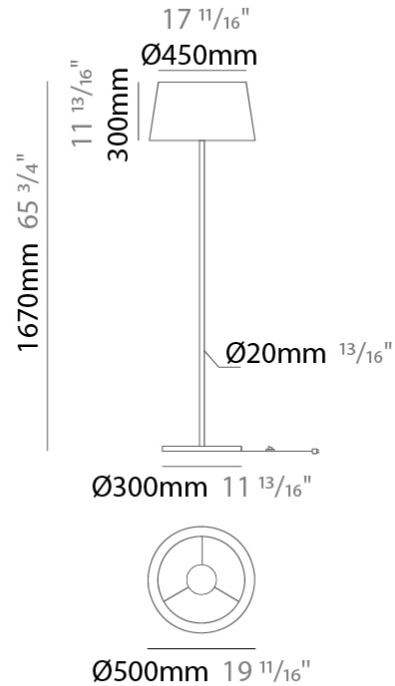

DRUM PORTABLE

D114011-

base number   Finish
Options

1. To build a product code in our configurator select the specify button on the base model # product page
2. To build a manual product code on this datasheet choose from the options listed below in blue font and add the suffix to the base model #

GENERAL

Series: Drum
Brand: Ole
Division: Design
Mounting Type: Portable
Mounting Location: Floor
Subcategory: Ambient

PHYSICAL

Shape: Drum
Diameter (mm): 500
Diameter (in): 19 ¹¹/₁₆
Height (mm): 1670
Height (in): 65 ³/₄
Light Distribution: Direct / Indirect
Weight (kg): 6
Weight (lbs): 13.2
Diffuser: Cord Shade - Beige / Black / Blue / Brown / Dark Green / Green / Gray / Lithium / Maroon / Marsala / Red / Silver / Stone / White
[Fixture Finish: GWT](#)
Fixture Material: Fabric Cord / Metal

ELECTRICAL

Number of Lamps: 1
Lamp Type: LED Retrofit
Lamp Shape: A19
Bulb Included: Bulb Not Included
Max. Wattage Per Lamp (W): 15
Lamp Base: E26
Input Voltage (V): 120
Upon Request: 277Vac / GU24

LED

OPTICAL

RATINGS AND CERTIFICATIONS

Certified By: Certified for North American Standards
IP rating: IP20

PROJECT	_____
TYPE	_____
SPECIFIER	_____
QUANTITY	_____
DATE	_____