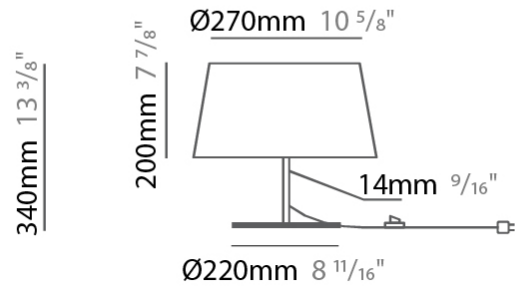

PROJECT
TYPE
SPECIFIER
QUANTITY
DATE

DRUM PORTABLE

D114010-

base number   Finish
Options

1. To build a product code in our configurator select the specify button on the base model # product page
2. To build a manual product code on this datasheet choose from the options listed below in blue font and add the suffix to the base model #

GENERAL

Series: Drum
Brand: Ole
Division: Design
Mounting Type: Portable
Mounting Location: Table
Subcategory: Ambient

PHYSICAL

Shape: Drum
Diameter (mm): 300
Diameter (in): 11 ¹³/₁₆
Height (mm): 340
Height (in): 13 ³/₈
Light Distribution: Direct / Indirect
Weight (kg): 1.7
Weight (lbs): 3.7
Diffuser: Cord Shade - Beige / Black / Blue / Brown / Dark Green / Green / Gray / Lithium / Maroon / Marsala / Red / Silver / Stone / White
Fixture Finish: GWT
Fixture Material: Fabric Cord / Metal

ELECTRICAL

Number of Lamps: 1
Lamp Type: LED Retrofit
Lamp Shape: A19
Bulb Included: Bulb Not Included
Max. Wattage Per Lamp (W): 15
Lamp Base: E26
Input Voltage (V): 120
Upon Request: 277Vac / GU24

LED

OPTICAL

RATINGS AND CERTIFICATIONS

Certified By: Certified for North American Standards
IP rating: IP20

Ø300mm 11 ¹³/₁₆"